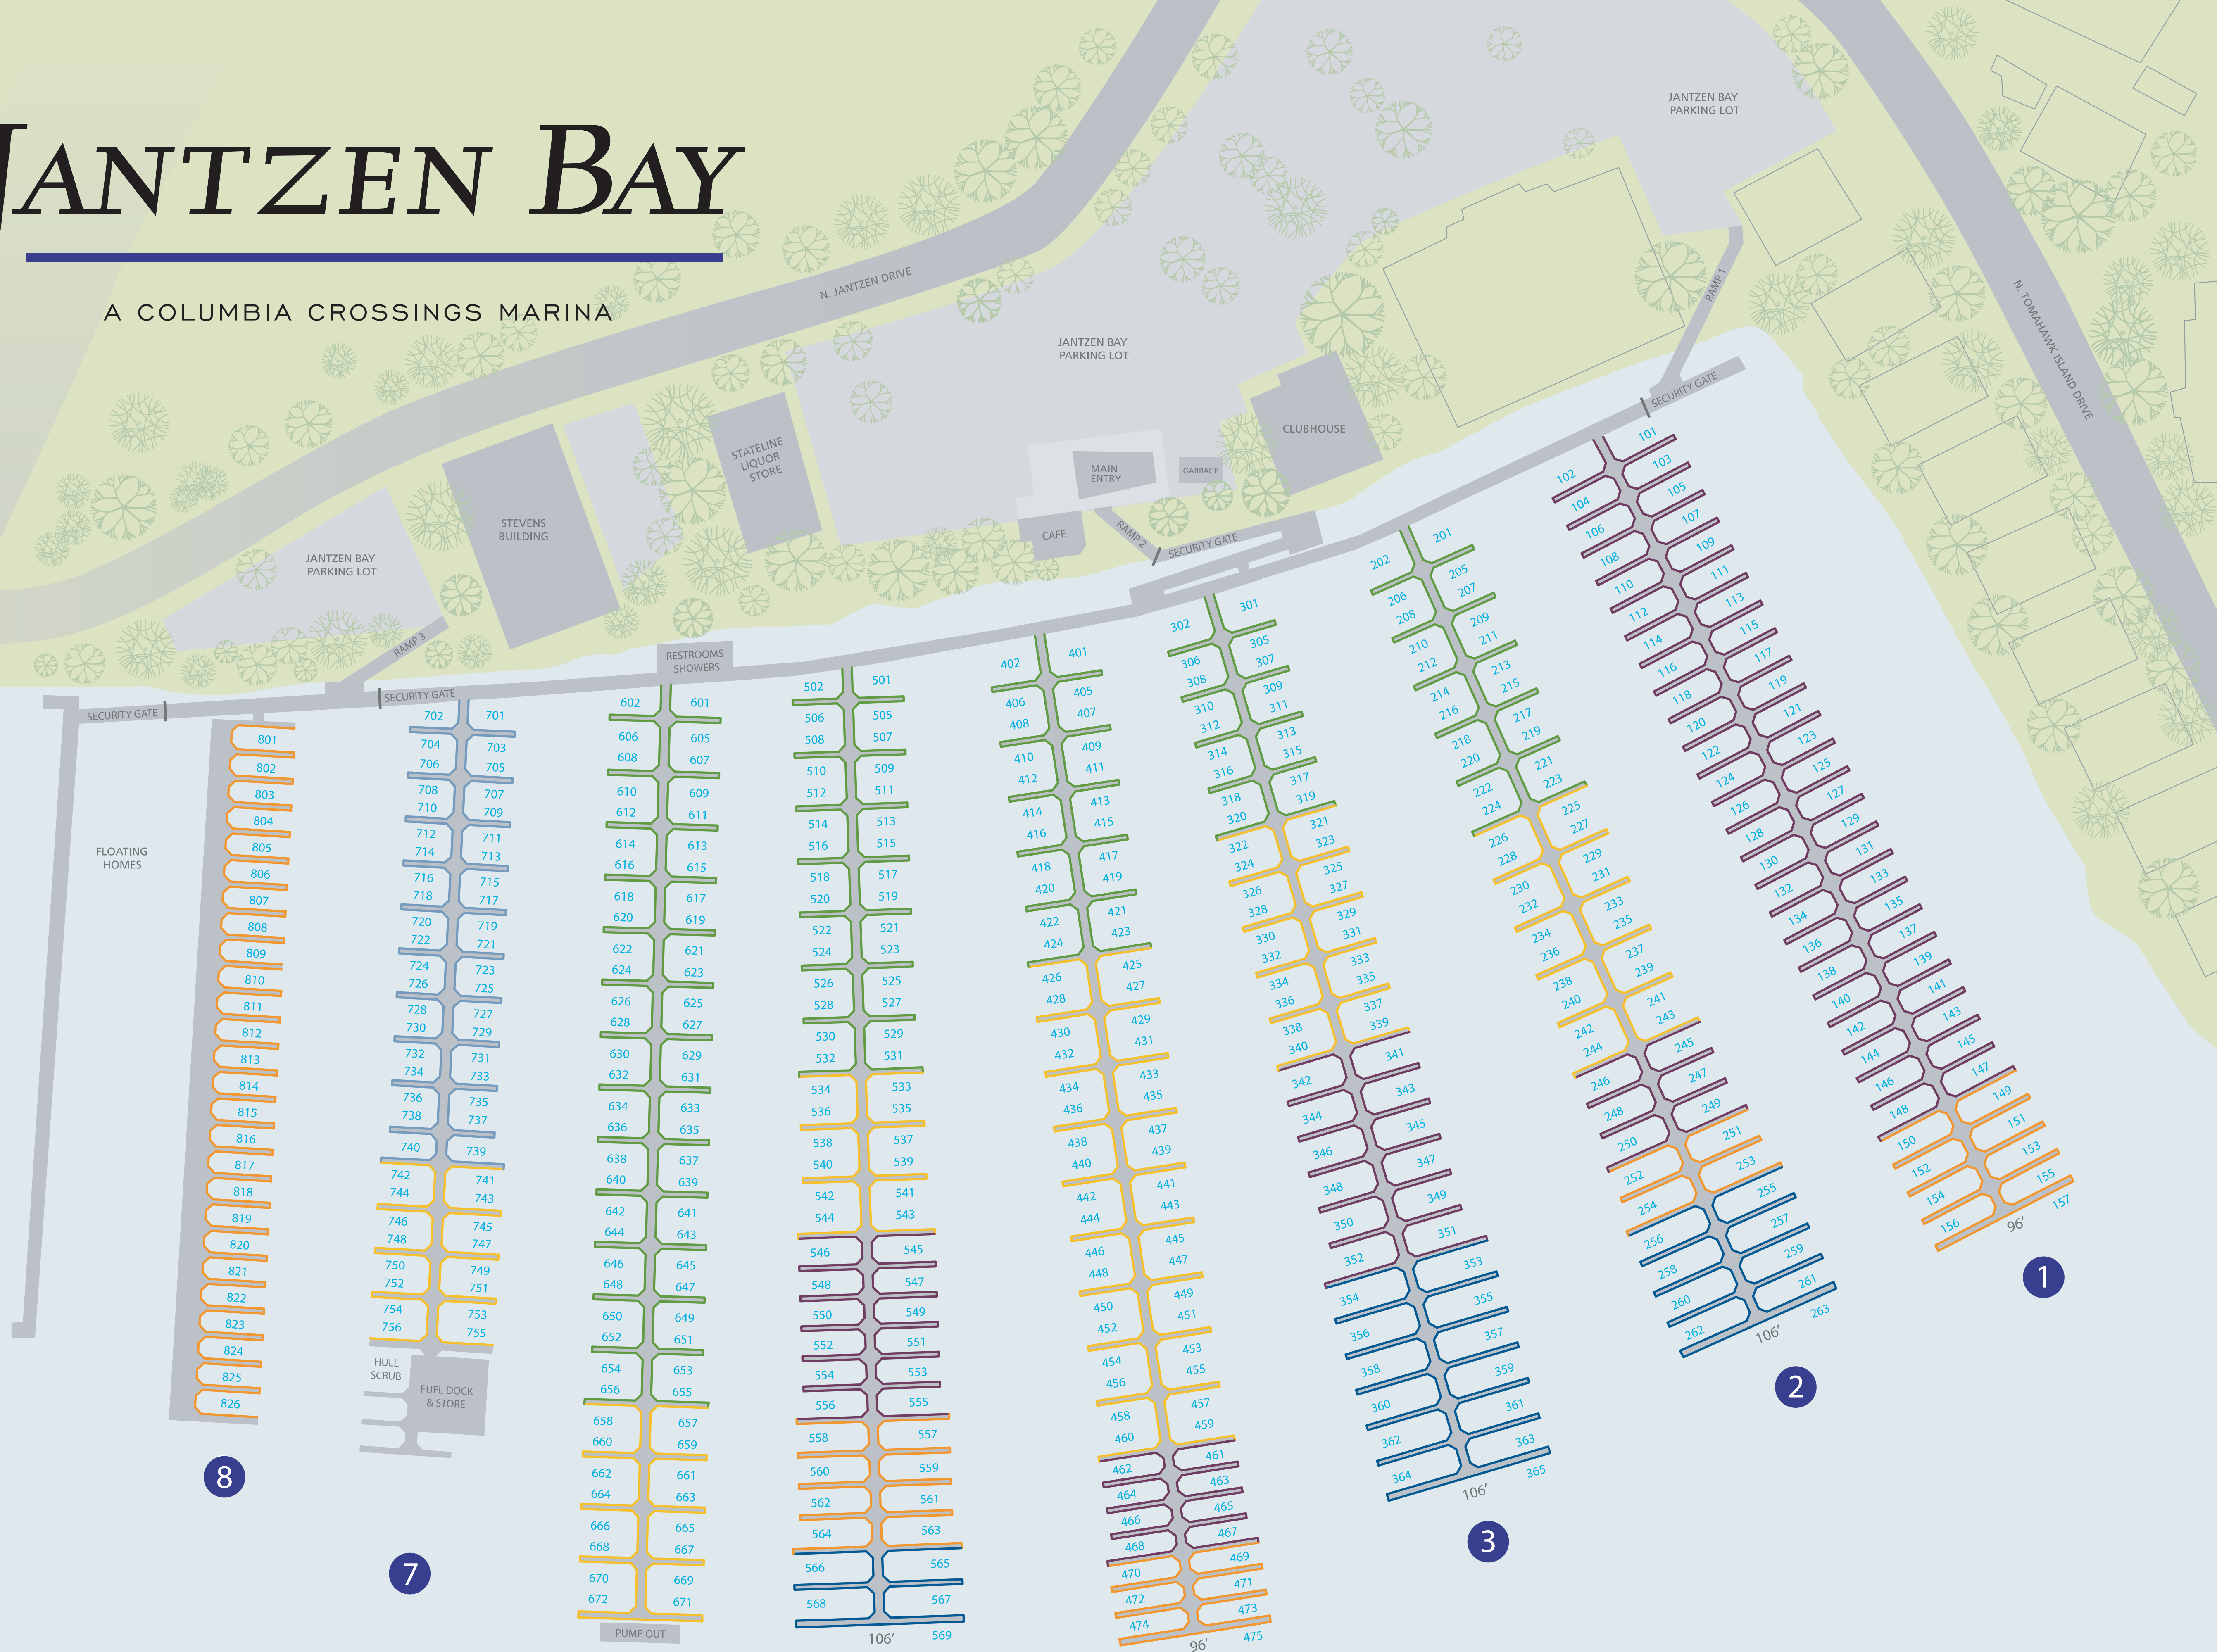

JANTZEN BAY

A COLUMBIA CROSSINGS MARINA

LEGEND

- 50' SLIP
- 45' SLIP
- 40' SLIP
- 36' SLIP
- 32' SLIP
- 30' SLIP