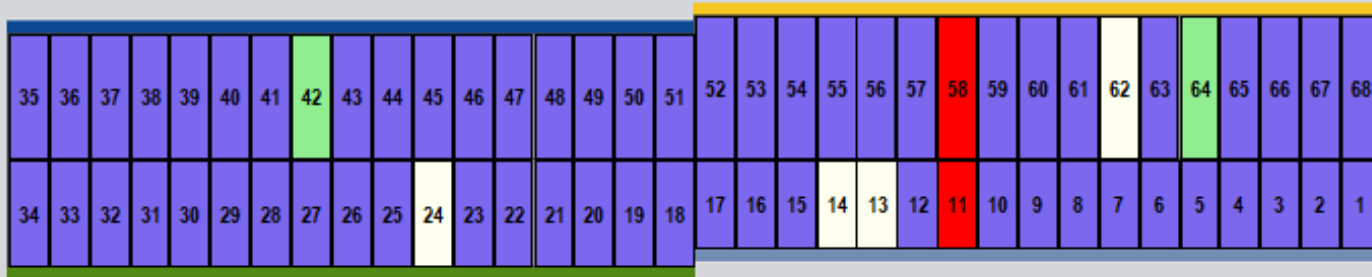

# COLUMBIA CROSSINGS RV STORAGE

LEGEND  
 15' SPACE (dark purple) 25' SPACE (light blue) 35' SPACE (medium blue) 62' SPACE (teal)  
 20' SPACE (orange) 30' SPACE (green) 40' SPACE (yellow)

D

D

C

C

B

B