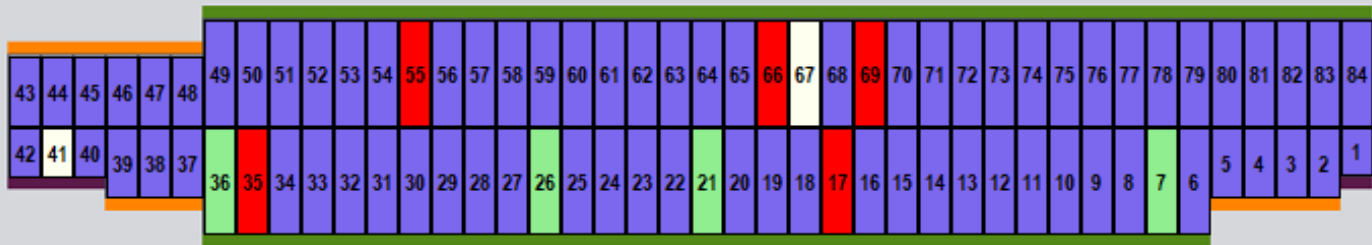

# COLUMBIA CROSSINGS RV STORAGE

LEGEND  
 15' SPACE (dark purple) 25' SPACE (light blue) 35' SPACE (medium blue) 62' SPACE (teal)  
 20' SPACE (orange) 30' SPACE (green) 40' SPACE (yellow)

D

D

C

C

B

B