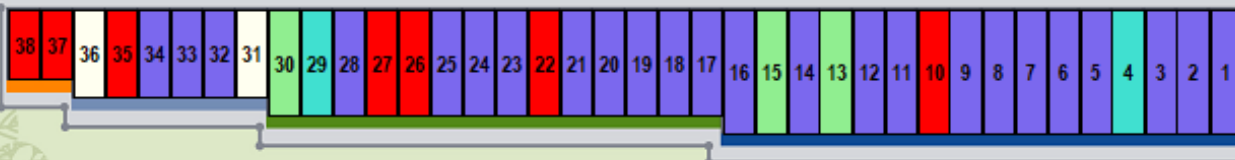

E

E

COLUMBIA CROSSINGS RV STORAGE

LEGEND
15' SPACE (dark purple) 25' SPACE (light blue) 35' SPACE (medium blue) 62' SPACE (teal)
20' SPACE (orange) 30' SPACE (green) 40' SPACE (yellow)

D

D

C

C

B

B

A

A