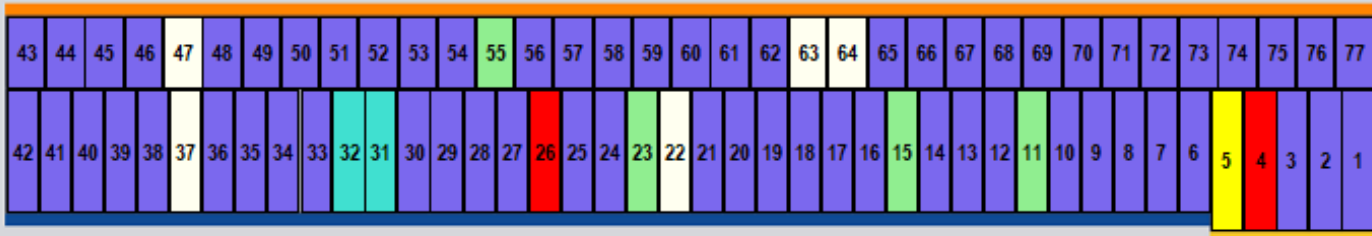

# COLUMBIA CROSSINGS RV STORAGE

LEGEND  
 15' SPACE (dark purple) 25' SPACE (light blue) 35' SPACE (medium blue) 62' SPACE (teal)  
 20' SPACE (orange) 30' SPACE (green) 40' SPACE (yellow)

D

D

C

C

B

B